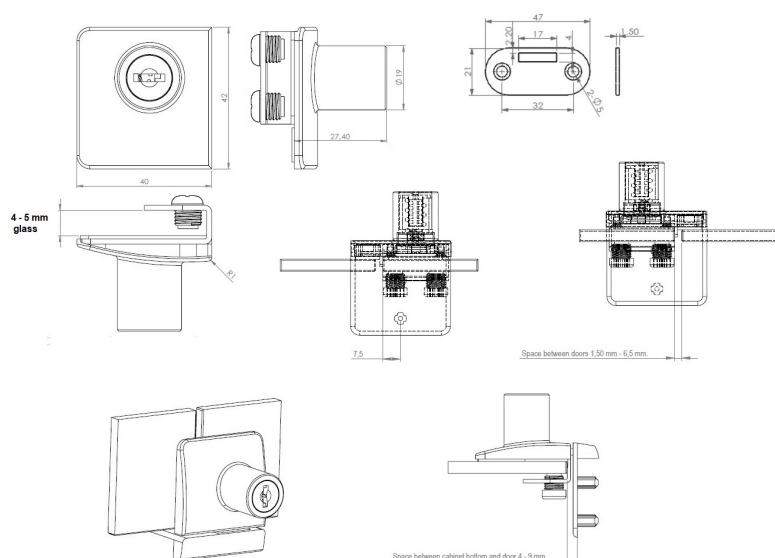

PRODUCT SHEET

Description:

Glass Door Lock "Square", F/Double Doors, Black Ano, W/SISO Metal Keys, W/2 ABS Screws W/PVC Tip, 1 Black Ano. Flat, Oval Metal Striking Plate, F/Glass Thickness 4-5mm

Item number:

14.09.557-0

Units	Box	Carton	HS Code	Barcode
Pcs.	12	240	8301300000	
				5704866049344

SISO A/S

Mileparken 11
DK-2740 Skovlunde
Denmark
VAT: DK 24786013

Phone +45 45 830 900

www.siso.dk
siso@siso.dk

Danske Bank
Nytorv Branch
Copenhagen
SWIFT: DABADKKK

Account no.
4180 3112 112936
IBAN Account
DK7230003112112936